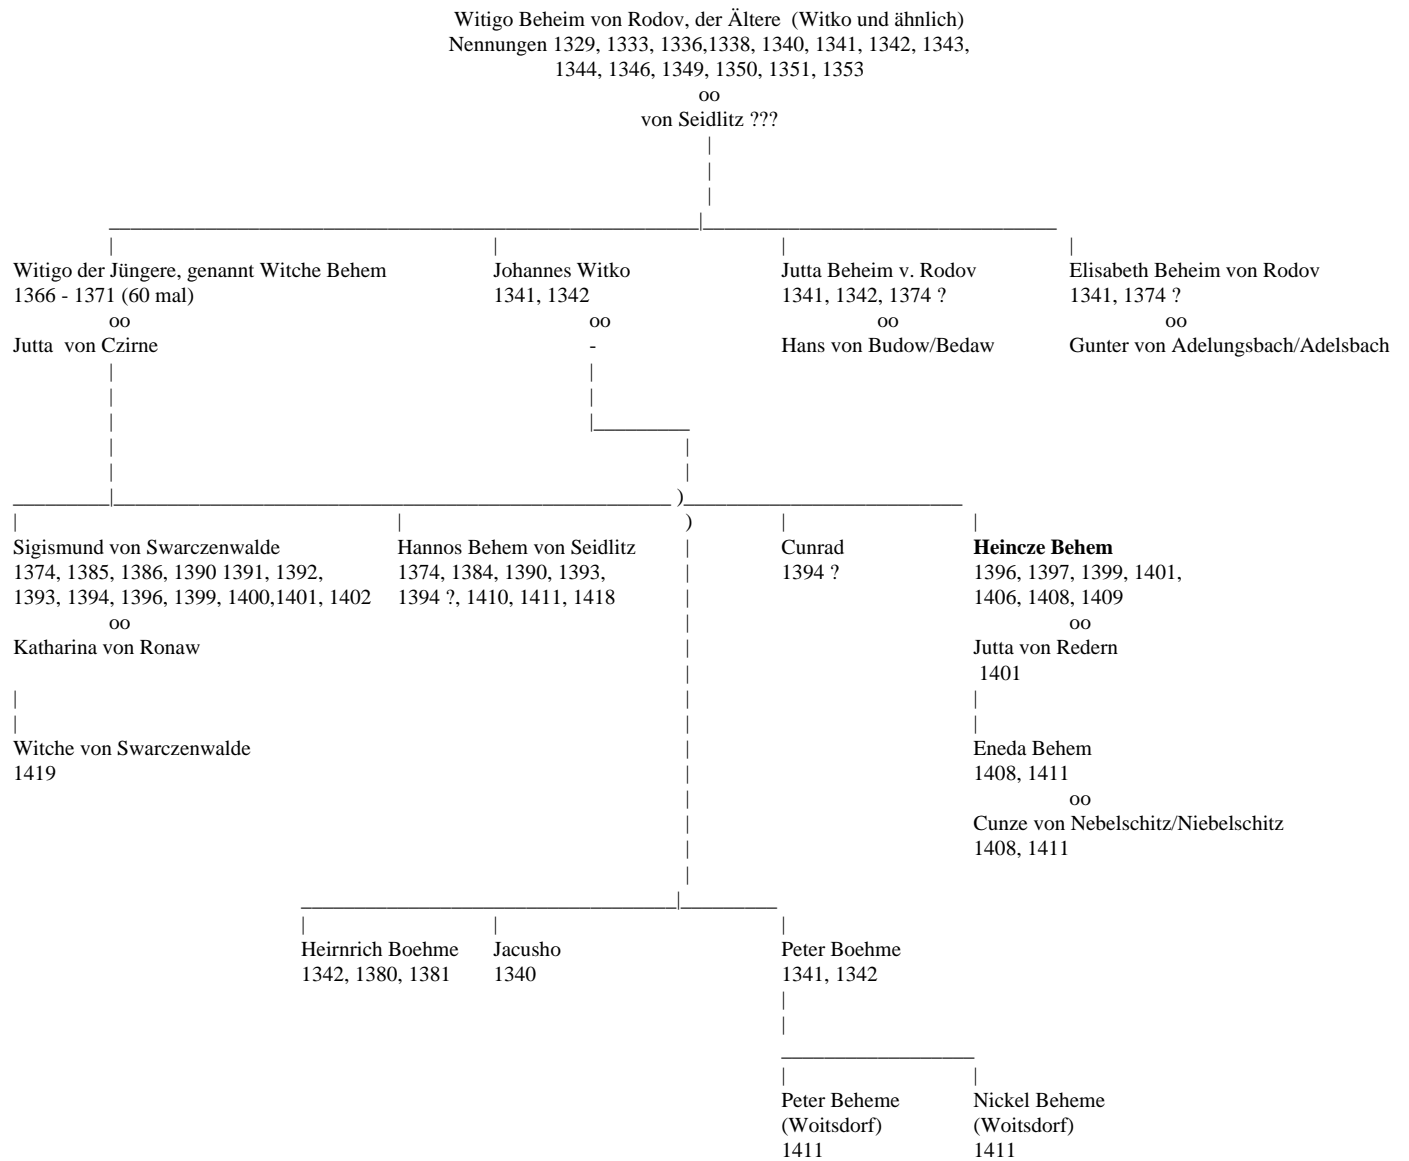

Versuch/Arbeitspapier
Stand: März 2007

Mutmassliche
Stammtafel
von Rodov/Beheim/Behem

Stand: Februar 2007

This document was created with Win2PDF available at <http://www.daneprairie.com>.
The unregistered version of Win2PDF is for evaluation or non-commercial use only.